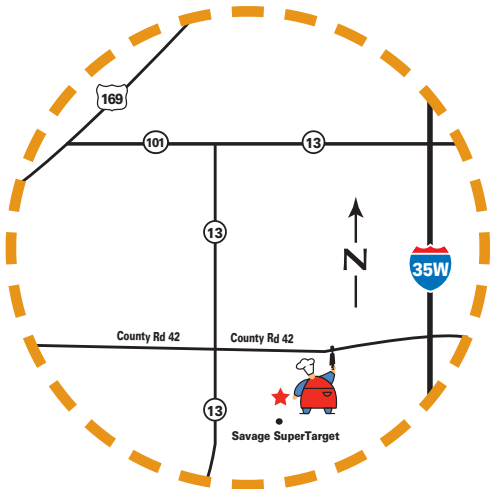

Directions

— From the north —

From 494, take Highway 169 south. Take the Savage exit and then Highway 13 south. Stay on Highway 13 South for 2 miles. At third stop light, take a left onto County Road 42 and then right. Located between Wendy's and SuperTarget in the Children's Dentistry Building.

— From 35 —

Take 35W or 35E to County Road 42. Go west on County Road 42 until Quebec Avenue. Take a left and then next right. Located between Wendy's and SuperTarget in the Children's Dentistry Building.

7625 Egan Drive
Savage, MN 55378
952.949.6799 phone

Place
Stamp
Here

To: _____
_____
_____

from: _____
_____
_____